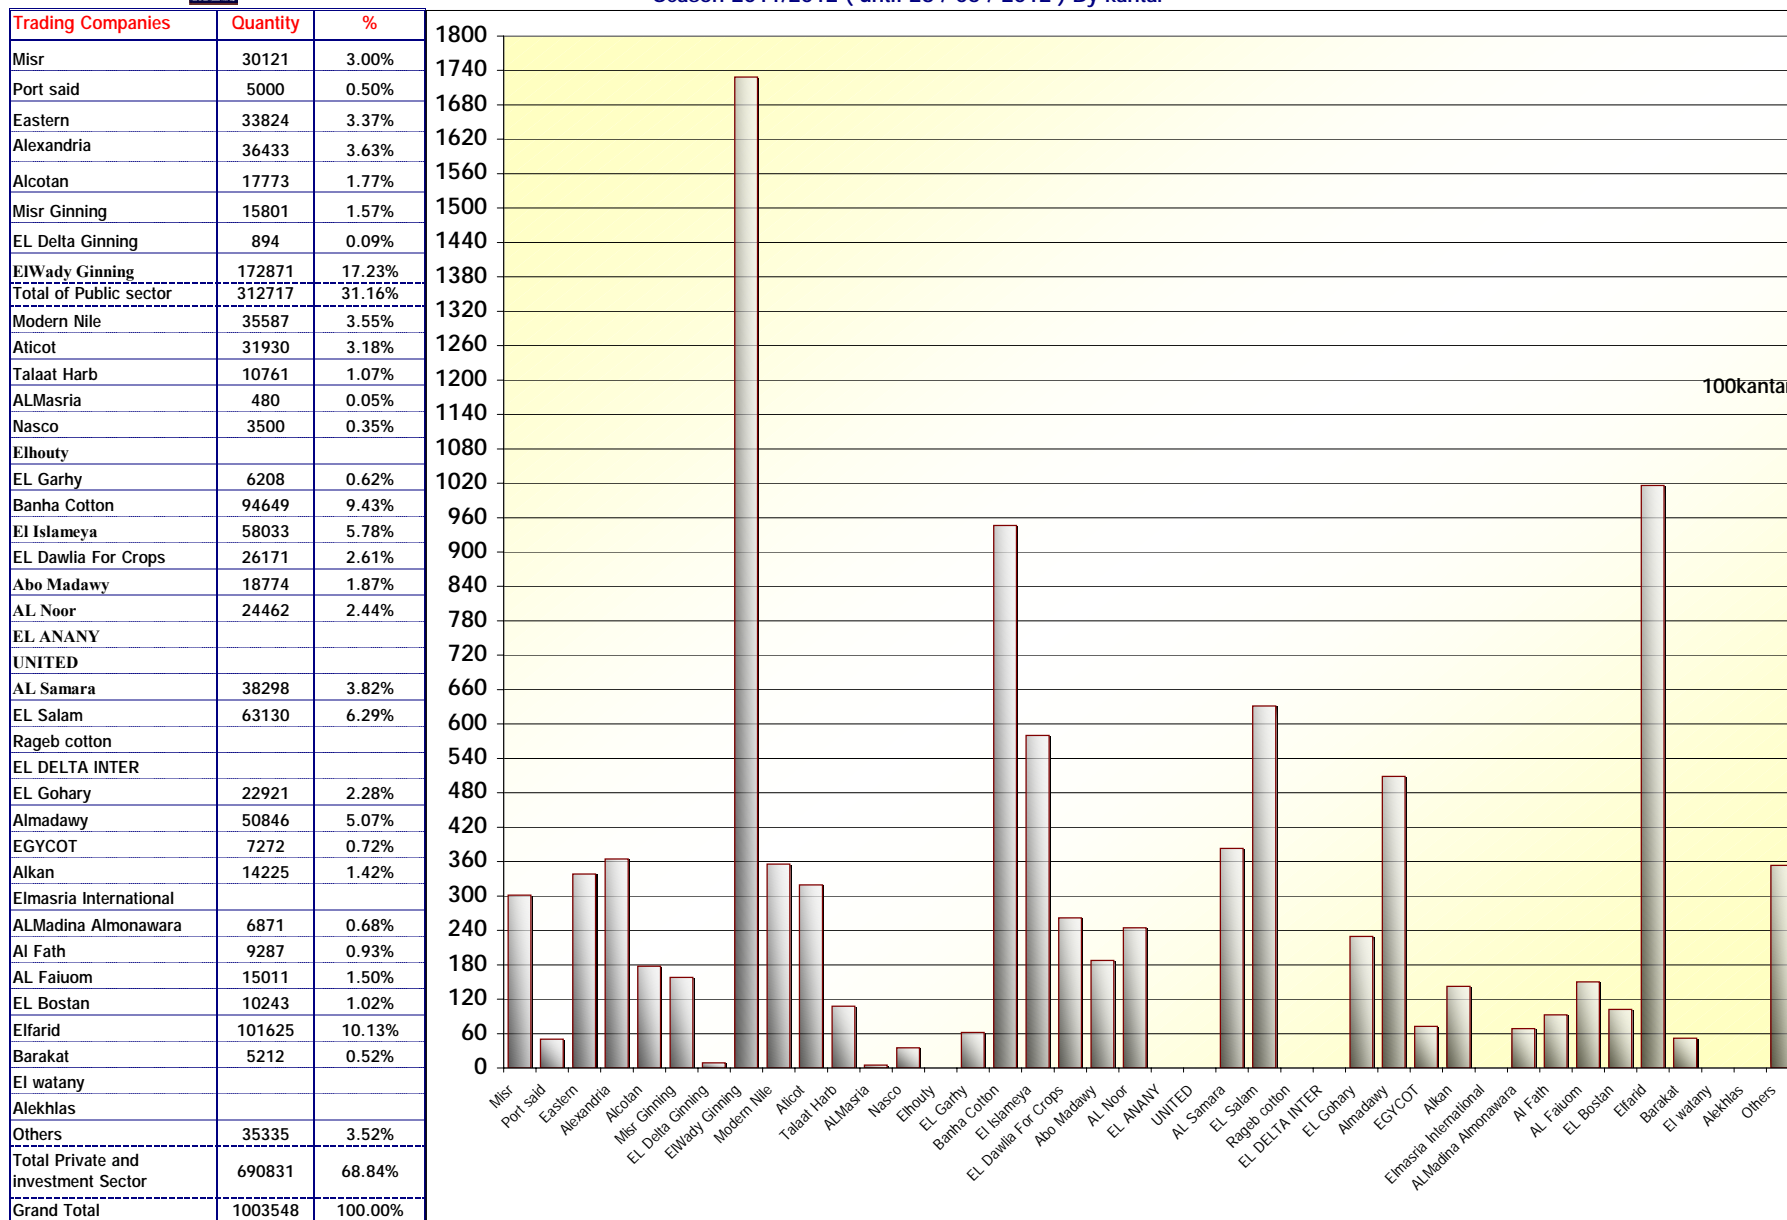

Total Amount of Lint Cotton Deliveries From Trading Companies  
Season 2011/2012 ( until 28 / 06 / 2012 ) By kantar

\* The Grand Total Includes 45201 kantar From Previous Seasons.

Lint cotton Kantar = 50 Kg = 0.05 ton